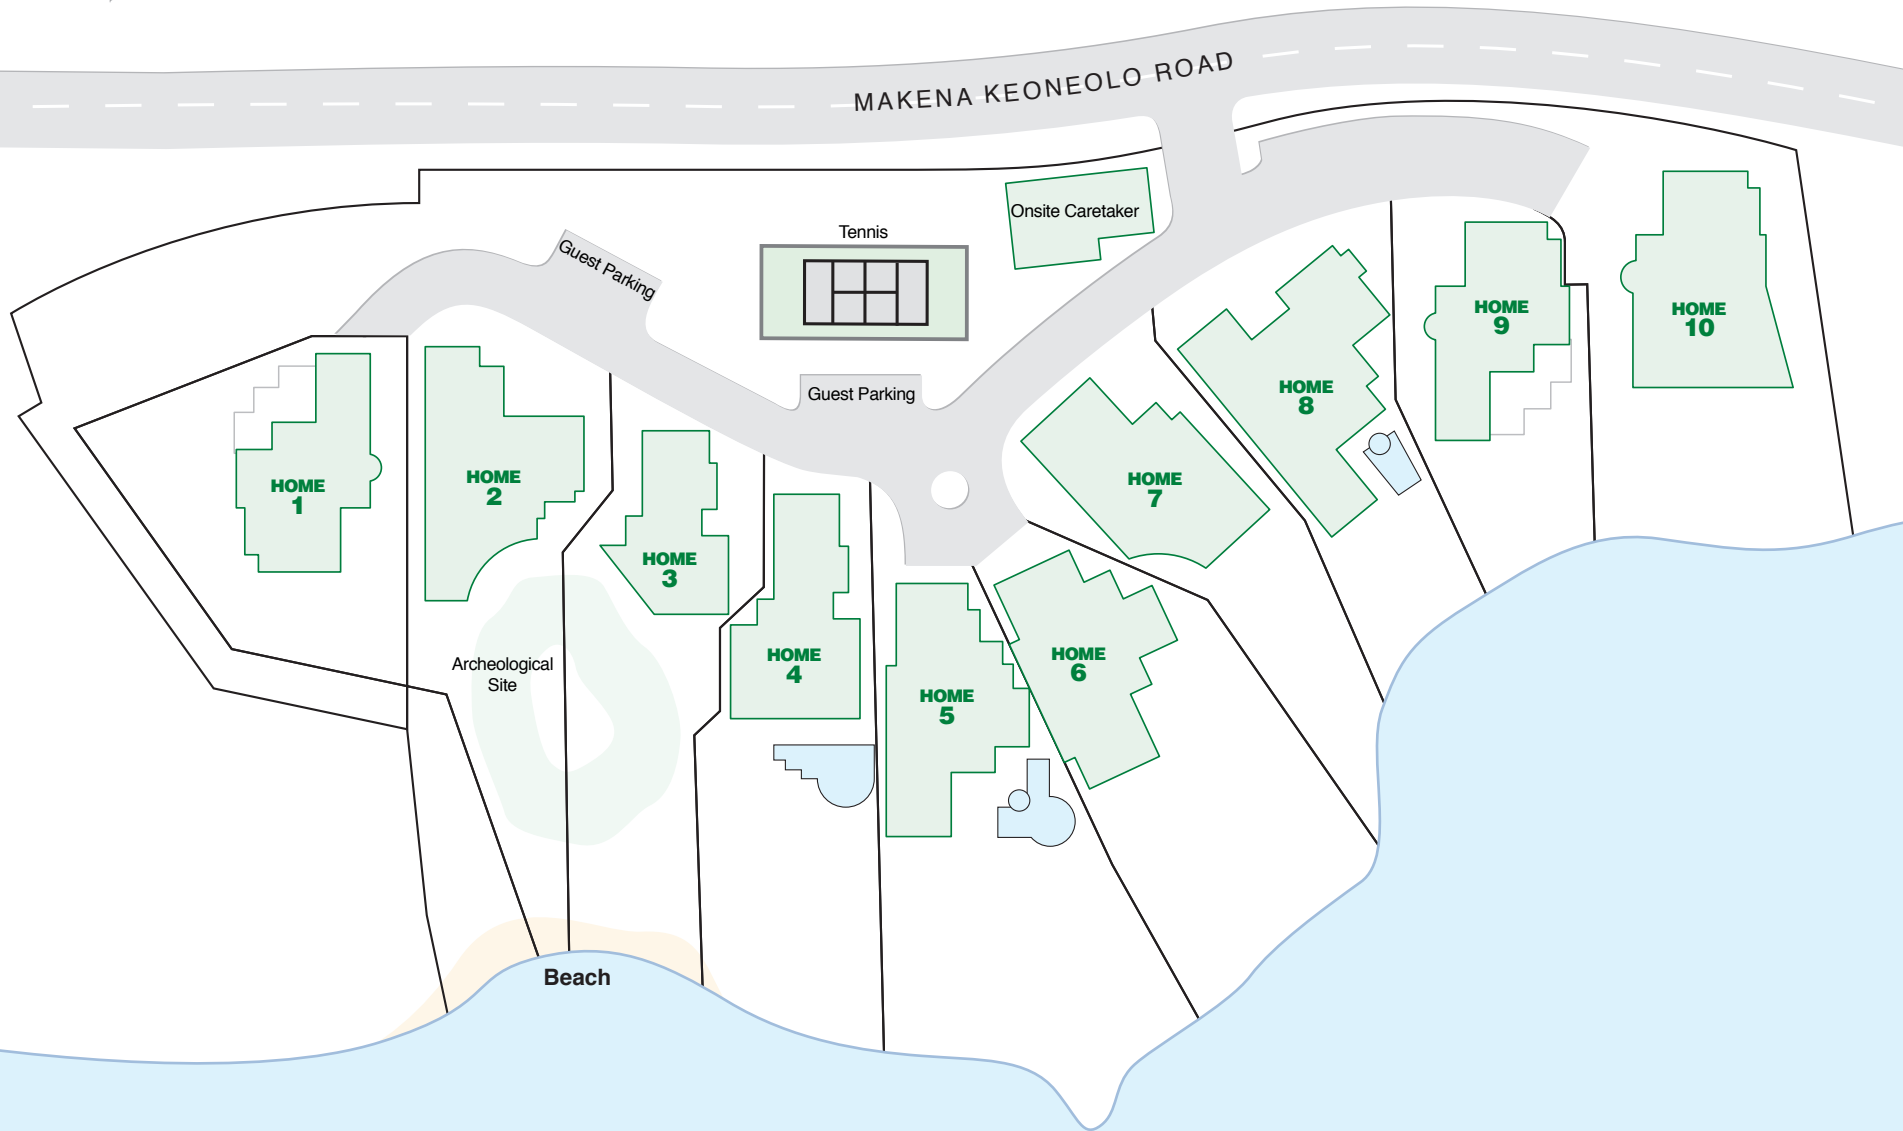

# MAKENA PLACE

5 Acres • 10 Homesites • Year Developed 1997

Island

Sotheby's  
INTERNATIONAL REALTY