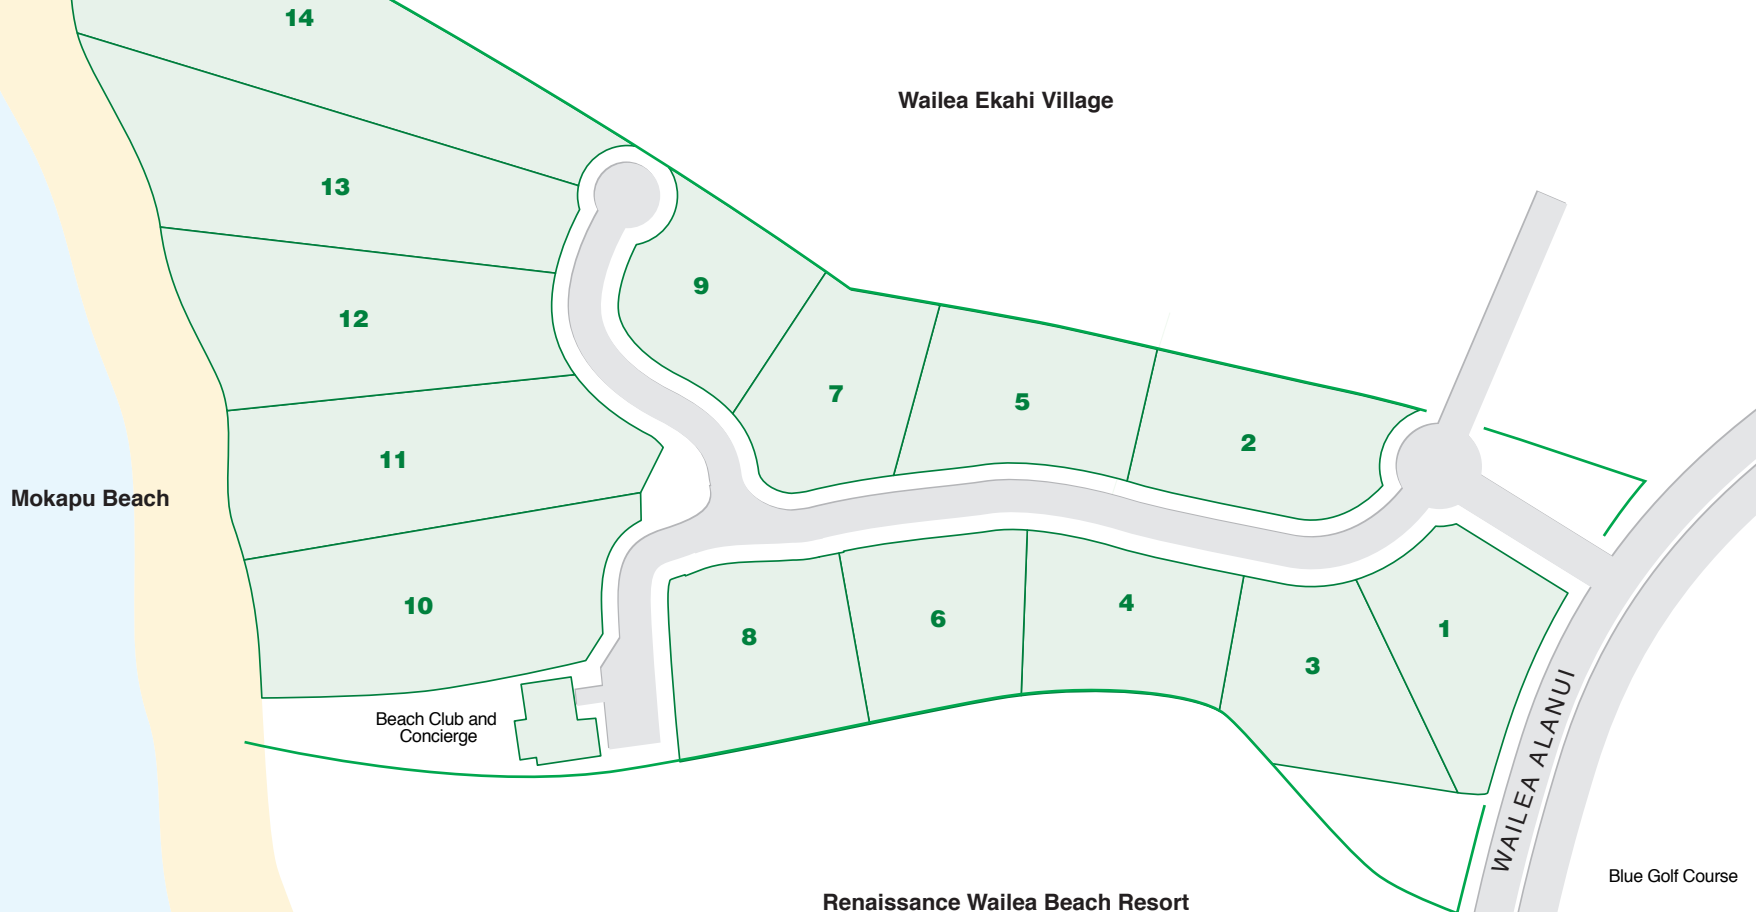

MALUHIA AT WAILEA

10.5 Acres • 14 Homesites • Year Developed 1999

Island

Sotheby's
INTERNATIONAL REALTY