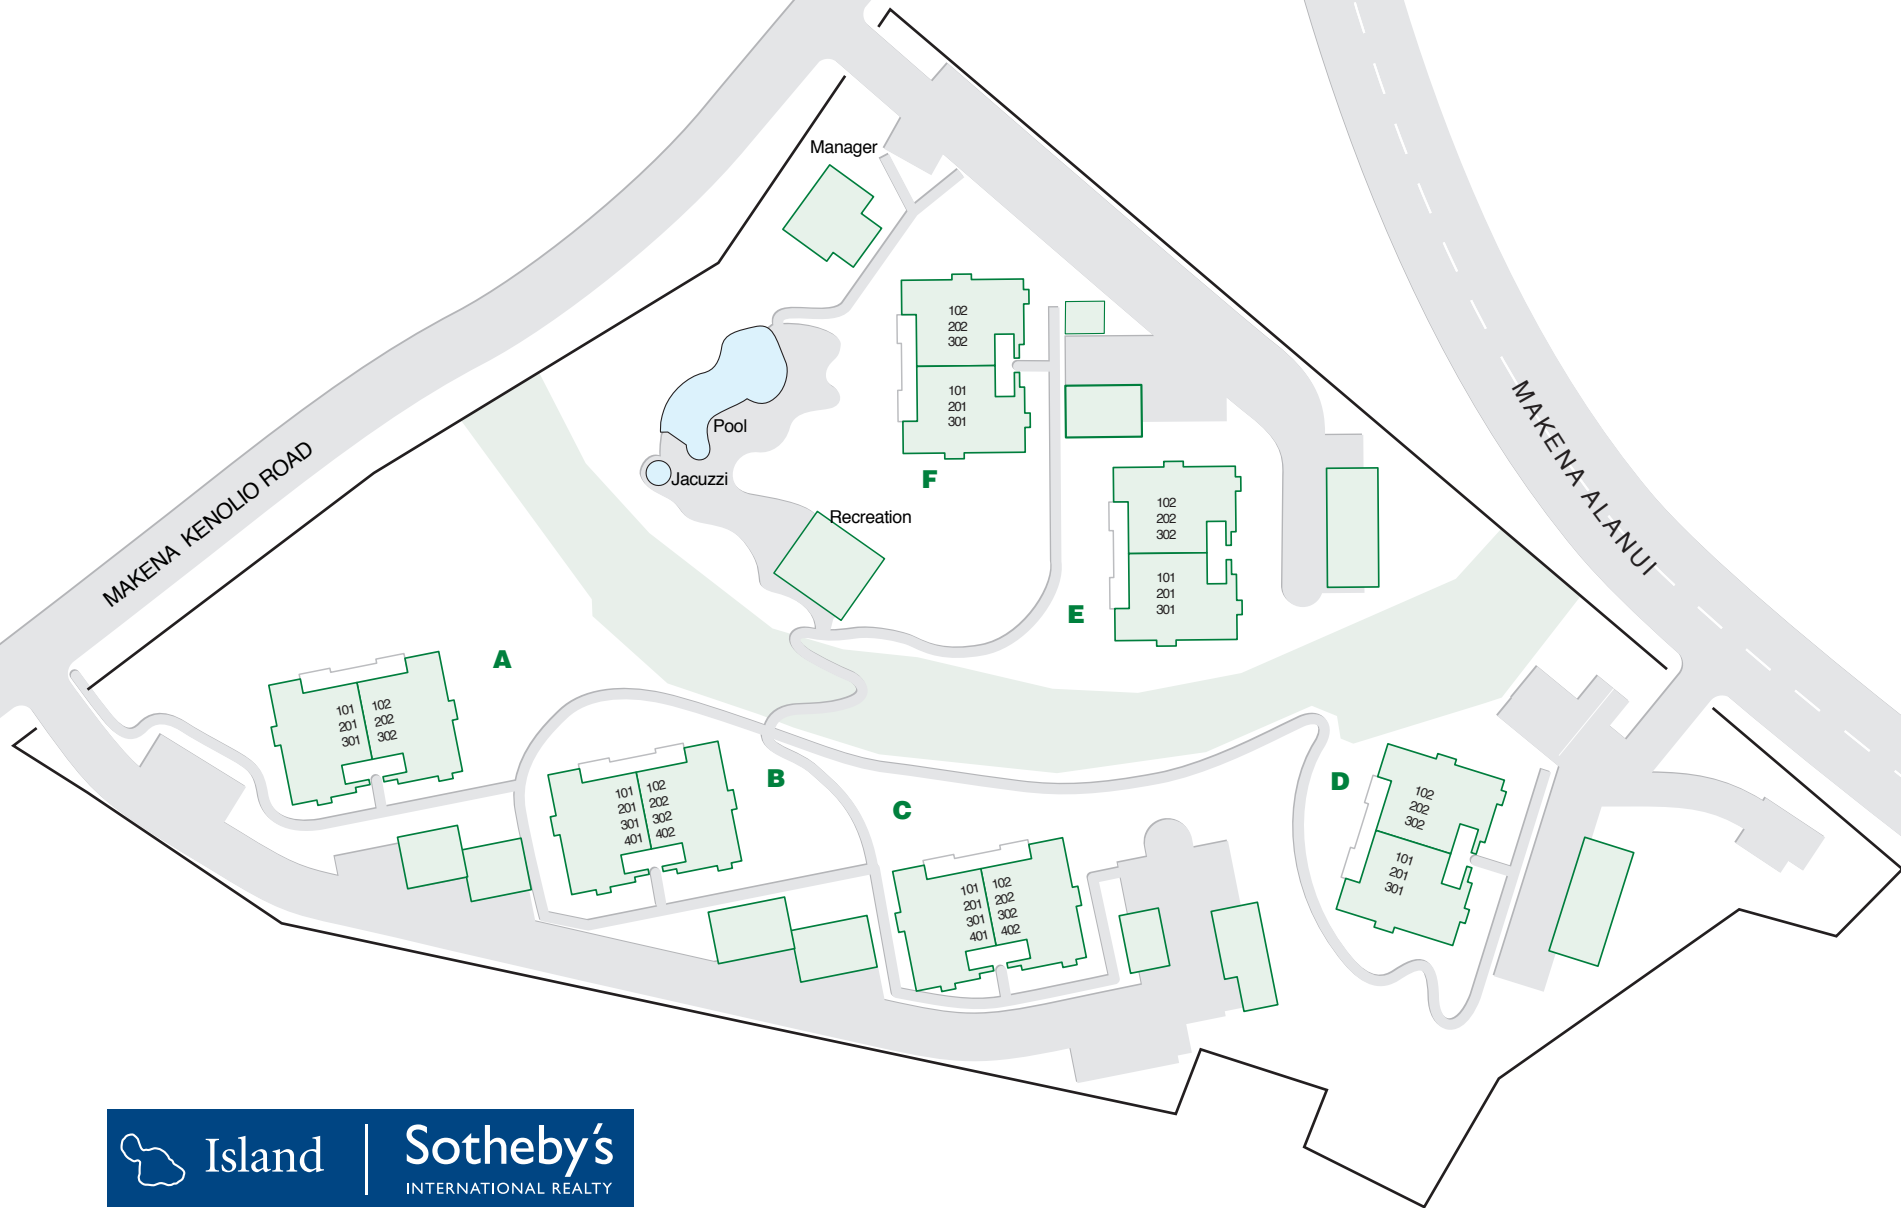

NA HALE O MAKENA

6 acres • 40 Units • Year Built 2001

Island

Sotheby's

INTERNATIONAL REALTY