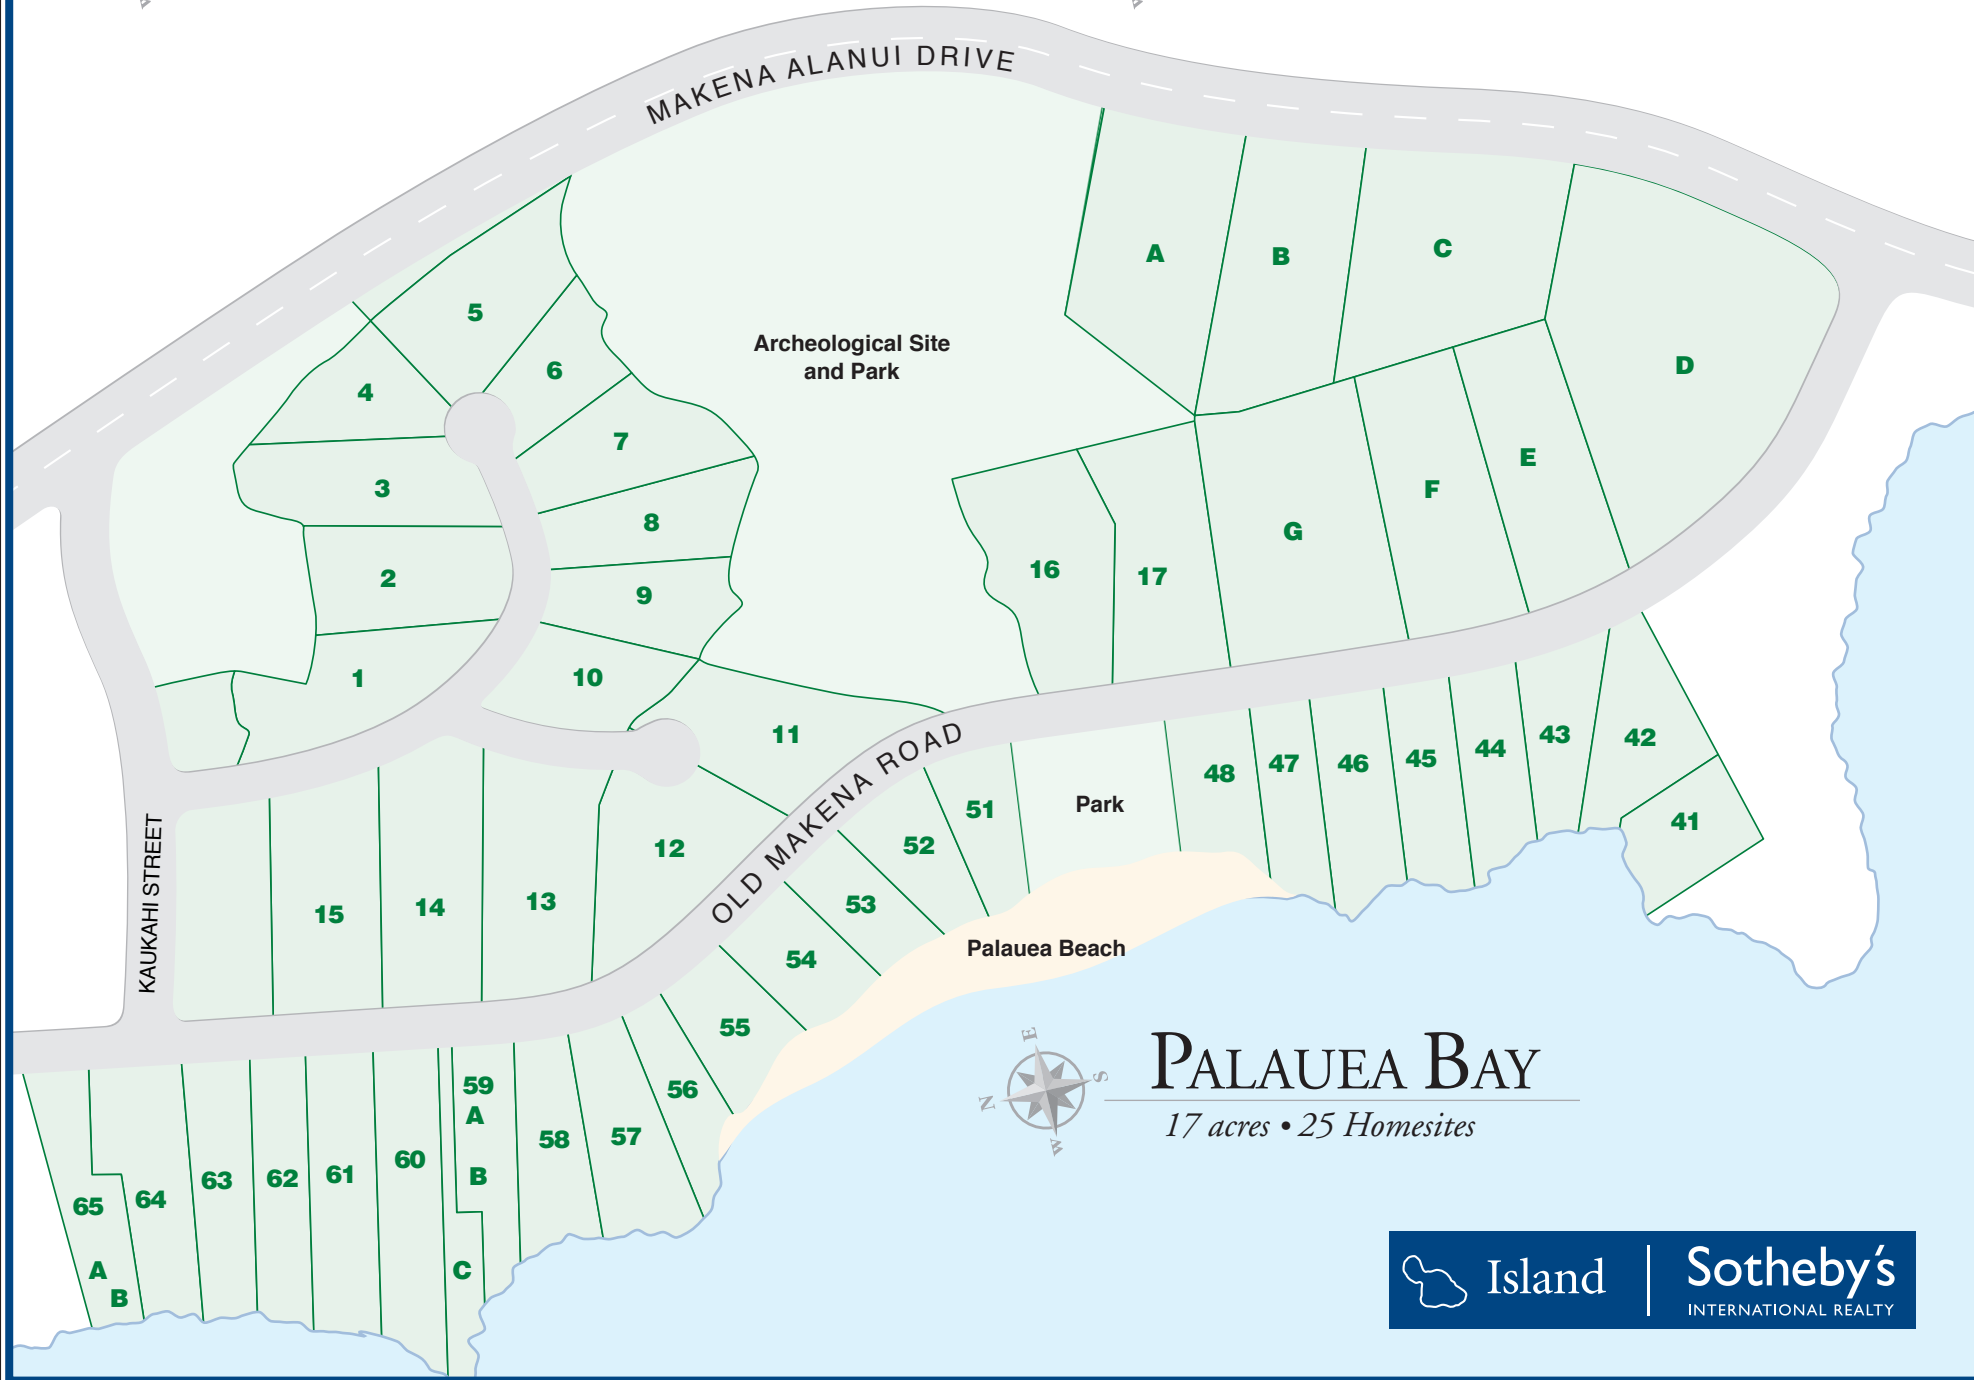

ONE PALAUEA BAY

20 Acres • 17 Homesites • Year Developed 2002

KEAUHOU AT MAKENA

23 Acres • 7 Homesites • Year Developed 2001

PALAUEA BAY

17 acres • 25 Homesites