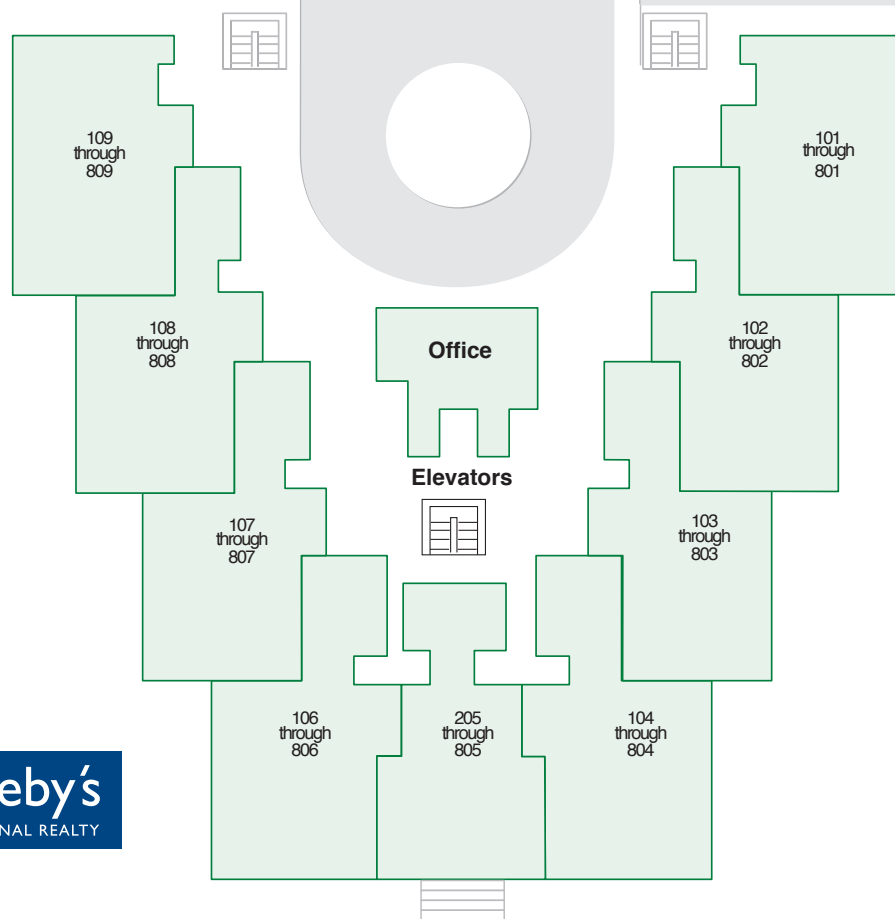

POLO BEACH CLUB

2.3 Acres • 71 Units • Year Built 1982

KEA LANI RESORT

POLO BEACH