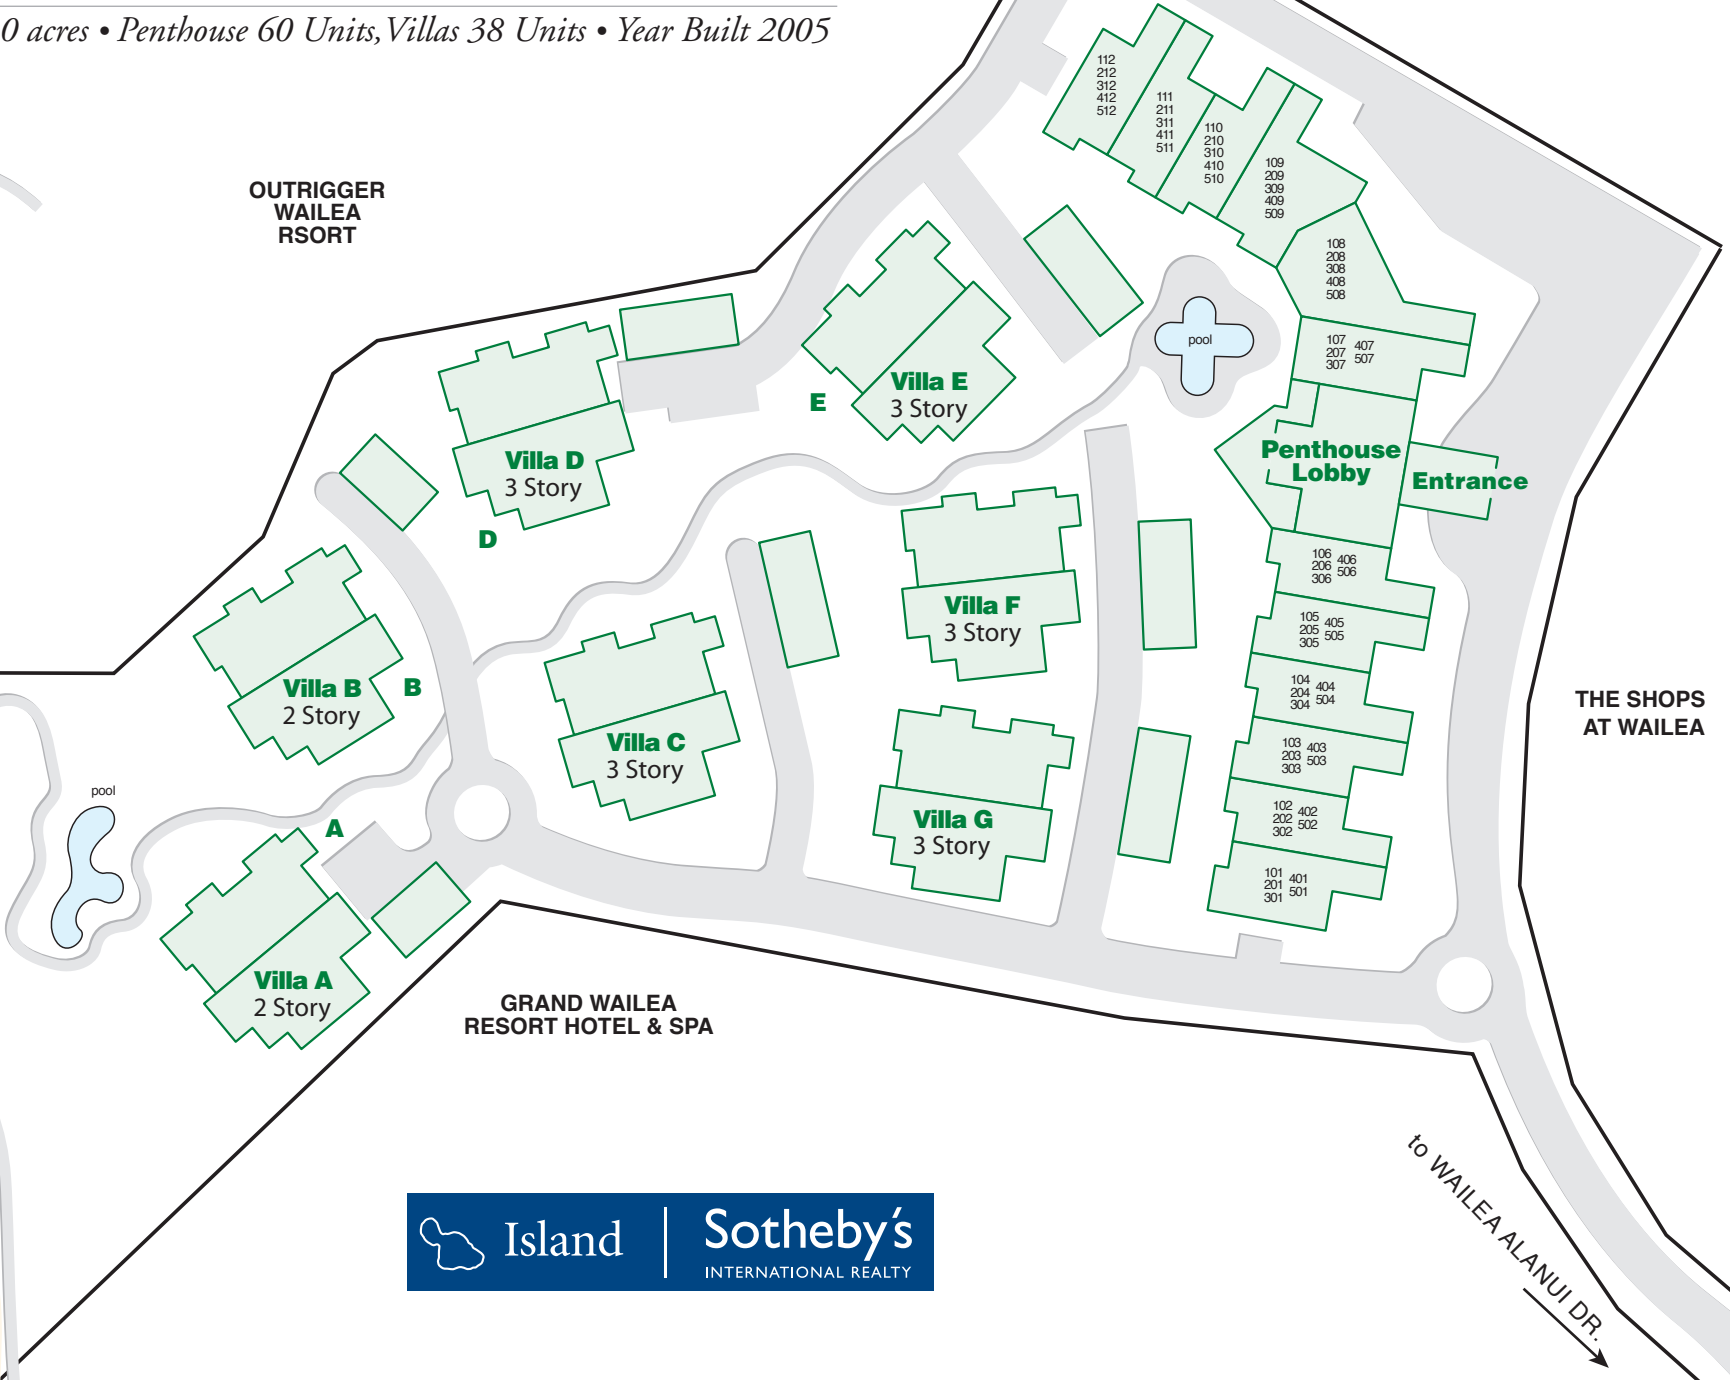

WAILEA BEACH VILLAS

10 acres • Penthouse 60 Units, Villas 38 Units • Year Built 2005

OUTRIGGER
WAILEA
RSORT

THE SHOPS
AT WAILEA

GRAND WAILEA
RESORT HOTEL & SPA

Island

Sotheby's
INTERNATIONAL REALTY