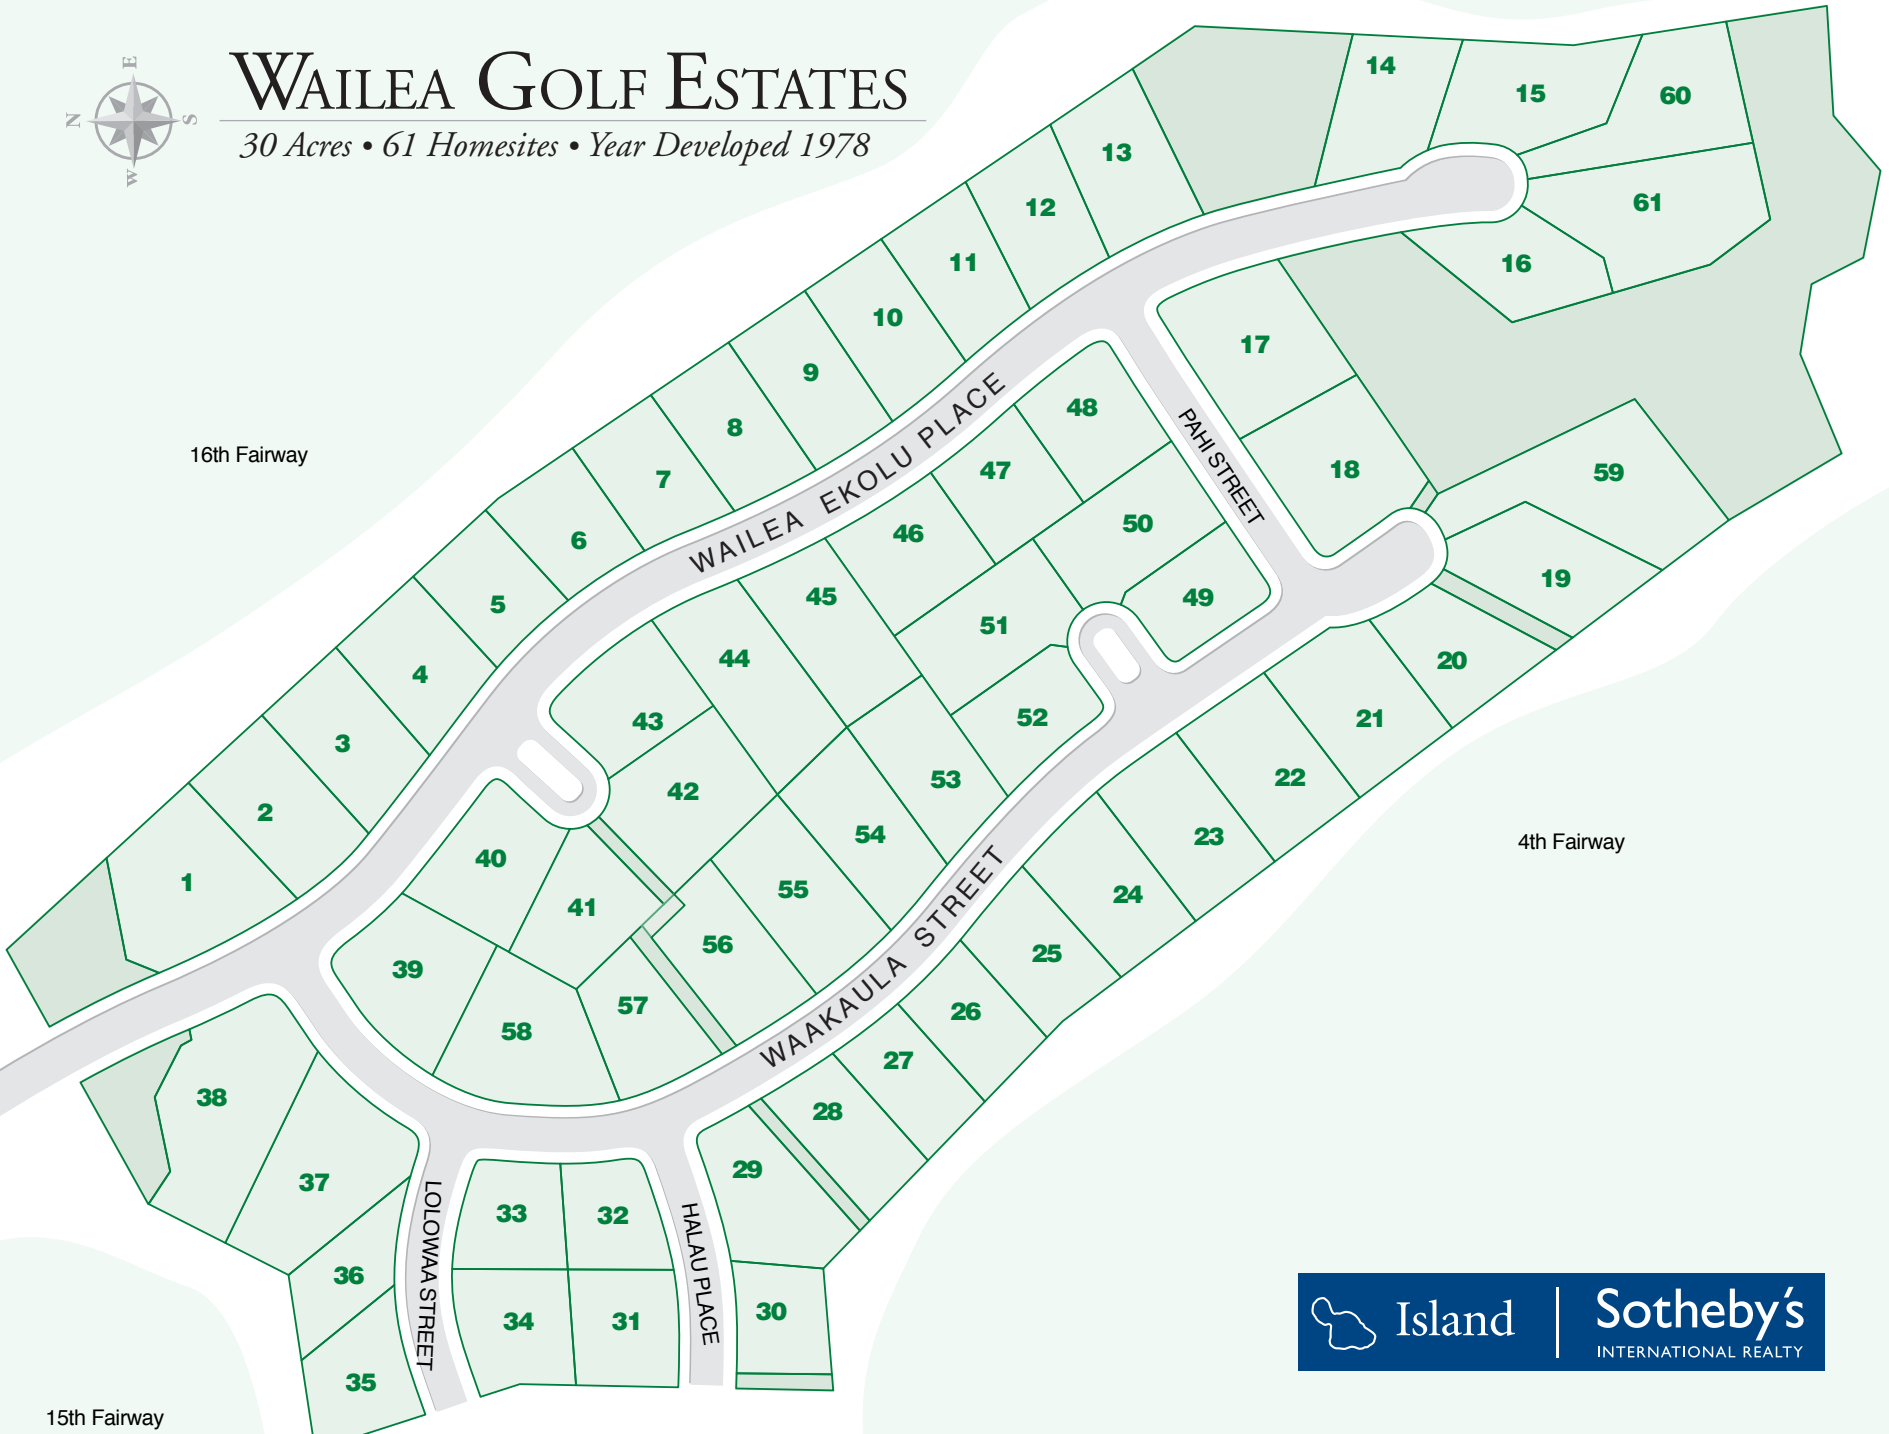

17th Fairway

# WAILEA GOLF ESTATES

30 Acres • 61 Homesites • Year Developed 1978

16th Fairway

4th Fairway

15th Fairway

Island Sotheby's INTERNATIONAL REALTY